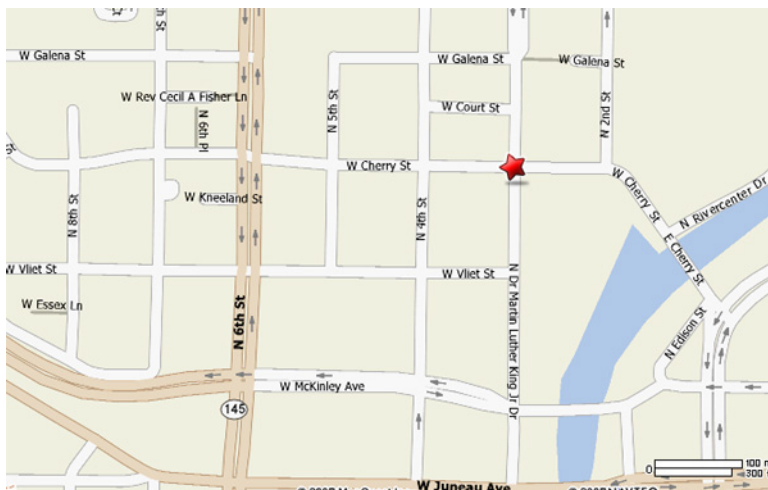

From the southwest

1) Take I-43 north to Milwaukee.
2) Take US-45 north exit and merge onto US-45 north.
3) Take I-94 east toward downtown Milwaukee.
4) Take the I-43 north exit and merge onto I-43 north.
5) Take the McKinley Avenue exit and proceed on McKinley Avenue heading east.
6) Turn left onto north Dr. Martin Luther King Jr. Drive.
7) Our parking structure is located at the corner of Cherry Street and Dr. Martin Luther King Jr. Drive. Visitor parking is accessible from Cherry Street.
8) The main entrance to the building is located across the street from the parking structure, facing the Milwaukee River.

From the west

1) Take I-94 east to Milwaukee.
2) Take the I-43 north exit and merge onto I-43 north.
3) Take the McKinley Avenue exit and proceed on McKinley Avenue heading east.
4) Turn left onto north Dr. Martin Luther King Jr. Drive.
5) Our parking structure is located at the corner of Cherry Street and Dr. Martin Luther King Jr. Drive. Visitor parking is accessible from Cherry Street.
6) The main entrance to the building is located across the street from the parking structure, facing the Milwaukee River.

Address:

Manpower Inc.
100 Manpower Place
Milwaukee, WI 53212
USA

Telephone: +1.414.961.1000

GPS Coordinates:

N43° 2.9814
W087° 54.81582